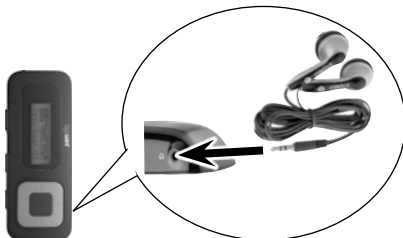

③ Connect earbuds